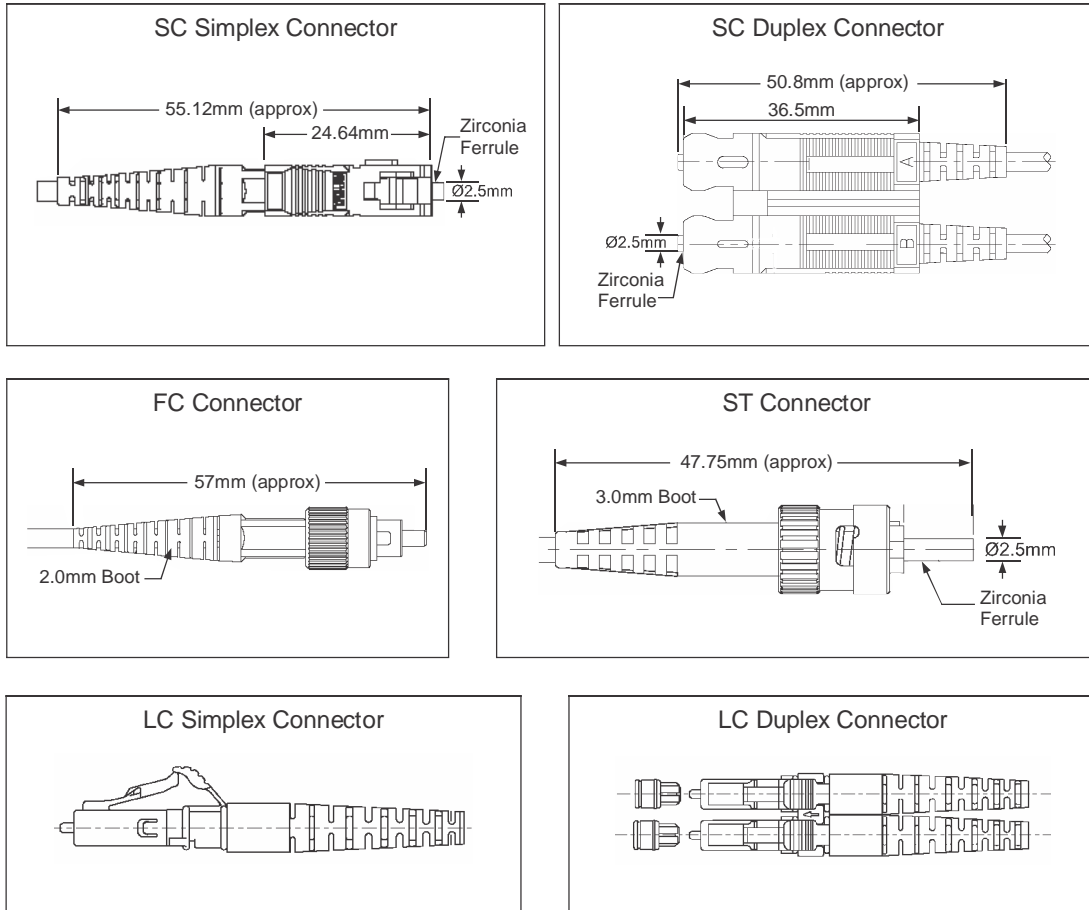

Connectors Details for Fiber Optic Patch Cords

How to Specify Part Numbers for Cable Sets:

STF - **A A B C D** / **A A B C D N** - **X X** / **Y Y Y Y** - **Z Z Z** - 00

A	2 digit connector Code	09 = ST SM; 11 = ST MM 50/125; 13 = ST MM 62.5/125; 15 = SC SM; 17 = SC MM 50/125; 19 = SC MM 62.5/125; 21 = LC SM; 23 = ST LC 50/125; 25 = LC MM 62.5/125; 27 = FC SM; 29 = FC MM 50/125; 31 = FC MM 62.5/125;
B	Connector Type	Straight = S ; Right Angle= R ; Jamnut Receptacle = J; Wallmount Receptacle = W
C	Connector Style	Male/Plug = P ; Female = J
N	No. of Fibers in cable	1 = 1 fiber ; 2 = 2 fiber
XX	2 digit code for Mode	9S = 9/125um singlemode ; 5M = 50/125um multimode; 6M = 62.5/125um multimode ; CM = 50/125 & 62.5/125 multimode
YYY	Length (meter/Km)	100 meter = 100M ; 1 Km = 1KM ; 1 feet = 1F
ZZZ	3 digit cable code	110 = Simplex ; 115 = Duplex Zipcord

1m Cable set SM 9/125um, ST St.Plug both sides, 1 Fiber = STF-09SPP/09SPP-1F/9SM/1M-110-00

Shown trademarks are property of their respective owners.

While the information contained herein in this catalog, has been carefully compiled to the best of our knowledge, nothing is intended as representation and warranty on our part; and no statement shall be construed as recommendation to infringe any of existing patents. We accept no liability of whatsoever for any faults and errors in the information contained herein. Contents of this catalogue and specifications of the products, are subject to change without notice due to continuous improvements.